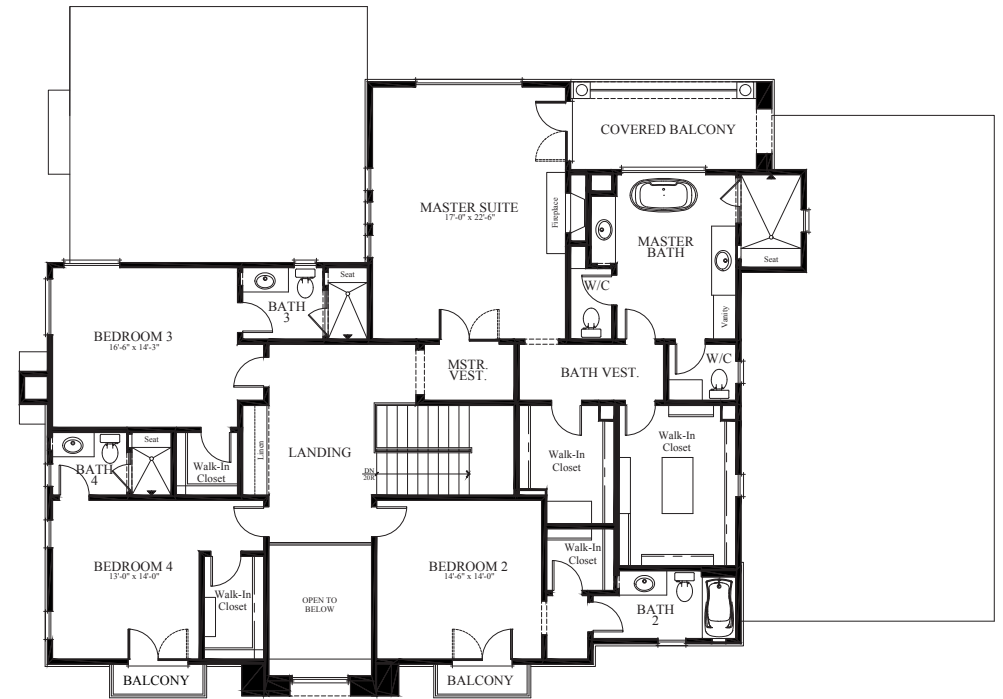

MEDITERRANEO

2413 CALBOURNE COURT ♦ 5,469 SQUARE FEET

MEDITERRANEO

1st FLOOR

2nd FLOOR

2413 CALBOURNE COURT ♦ 5,469 SQUARE FEET