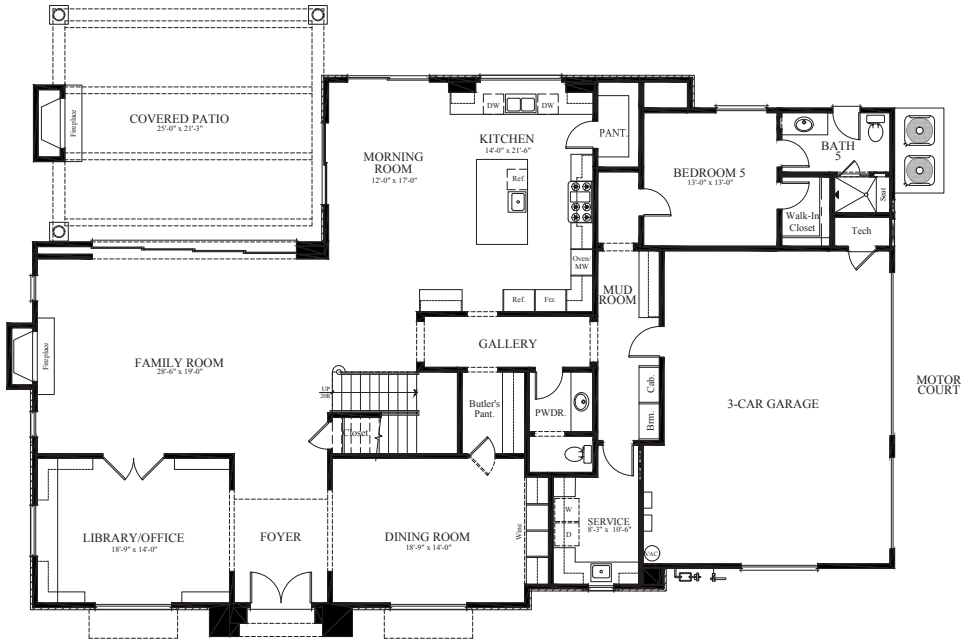

MEDITERRANEO

2413 CALBOURNE COURT ♦ 5,469 SQUARE FEET

MEDITERRANEO

1st FLOOR

2nd FLOOR

2413 CALBOURNE COURT ♦ 5,469 SQUARE FEET