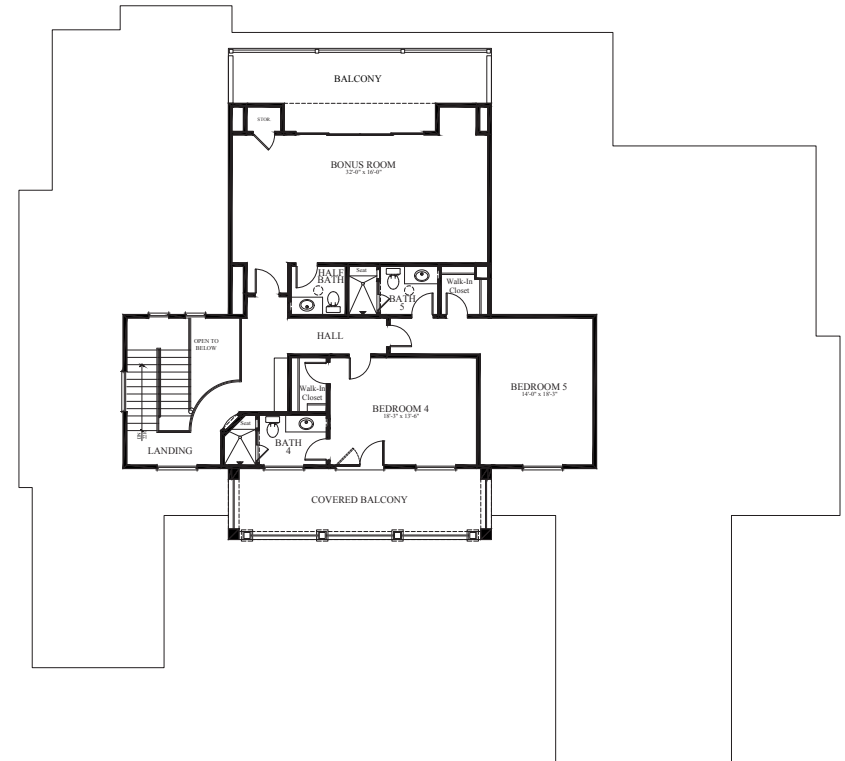

THE LANAI

2461 CALBOURNE COURT ♦ 6,642 SQUARE FEET

THE LANAI

1st FLOOR

2nd FLOOR

246I CALBOURNE COURT + 6,642 SQUARE FEET