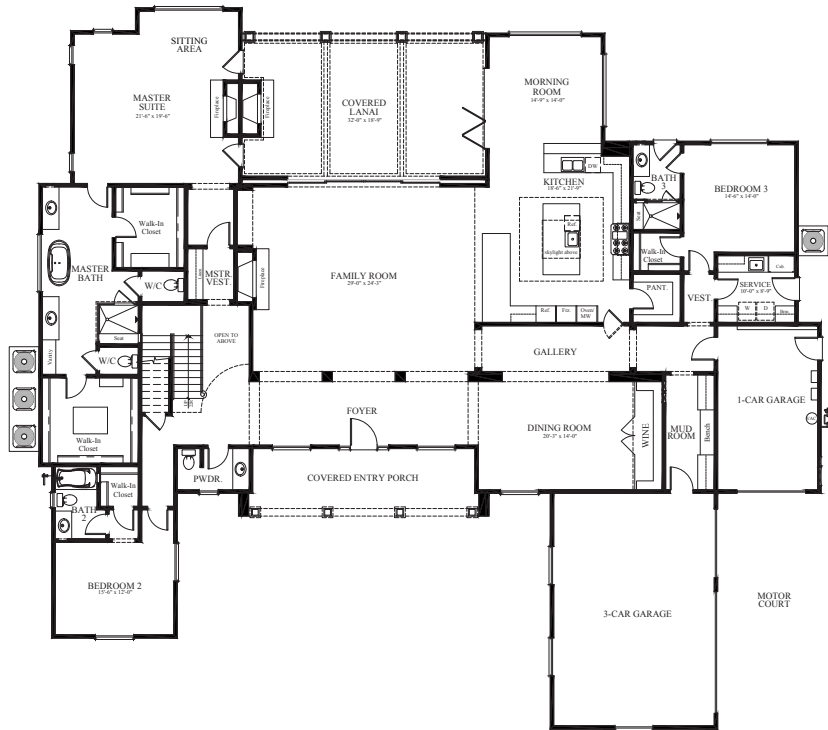

THE LANAI

2461 CALBOURNE COURT ♦ 6,642 SQUARE FEET

THE LANAI

1st FLOOR

2nd FLOOR

246I CALBOURNE COURT + 6,642 SQUARE FEET