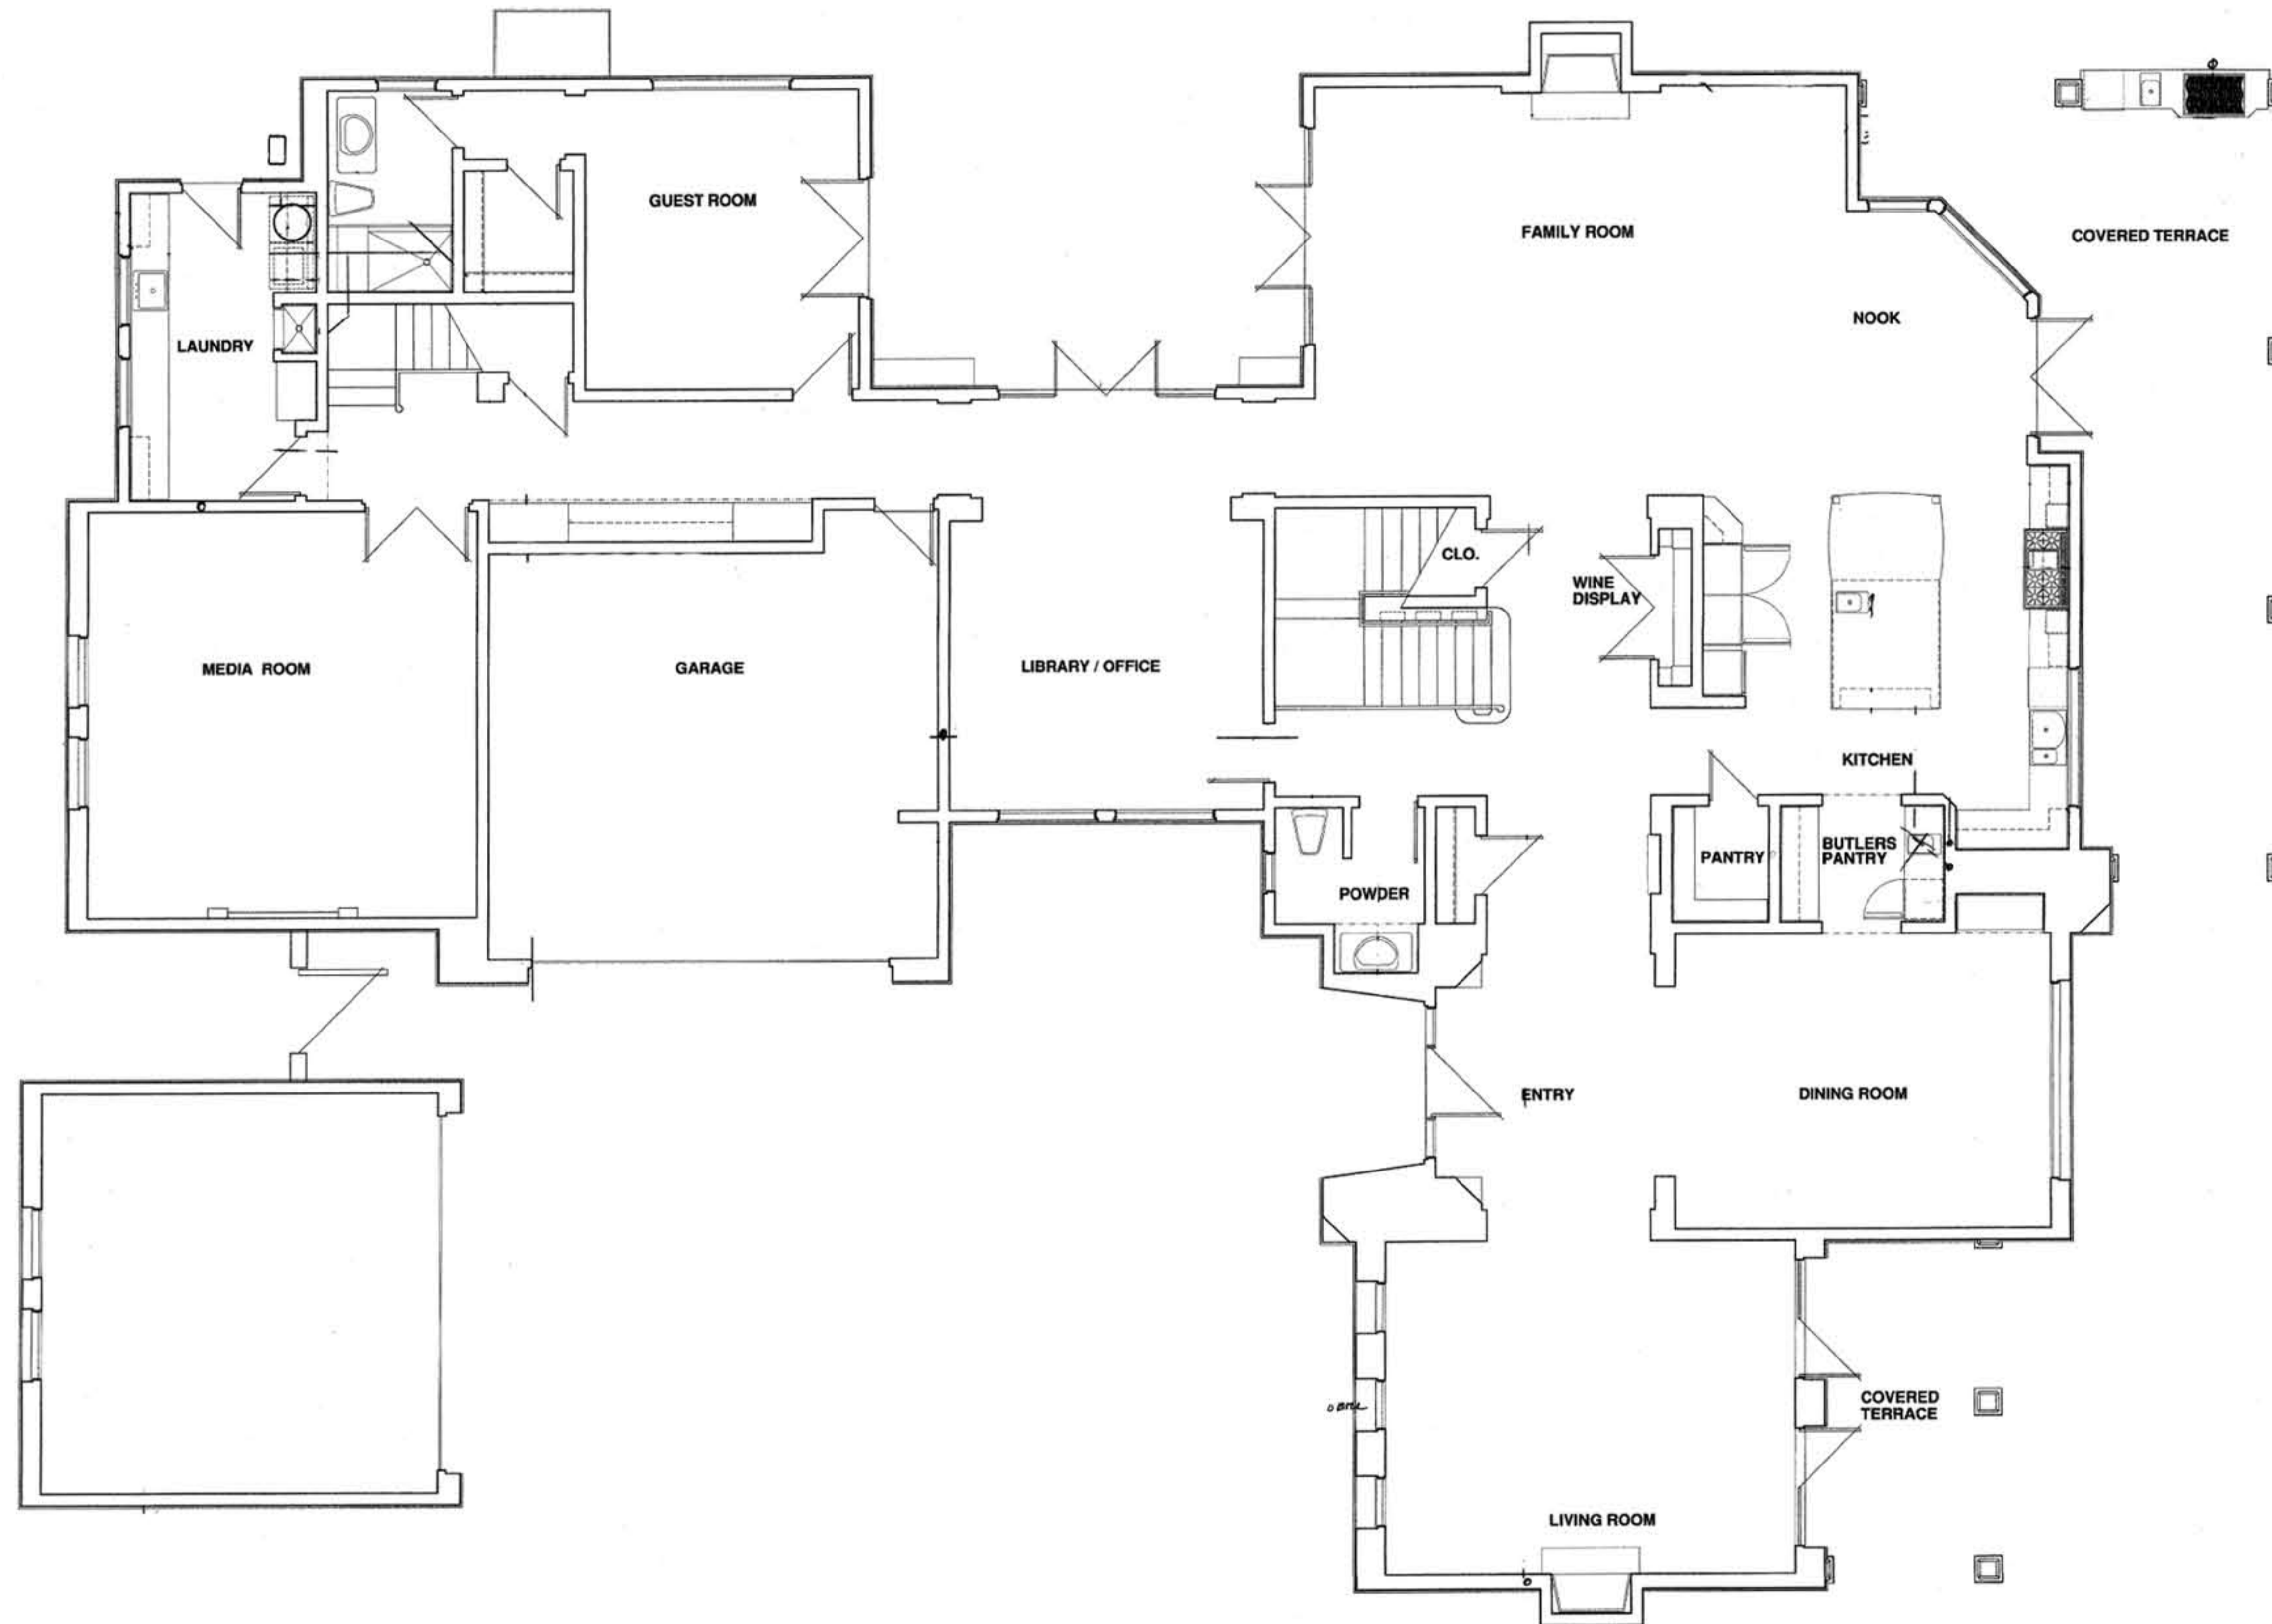

2803 Hemingsford Way  
7450 sq ft Built 2012

*First Story*

*Monica Grisolia or Lorie Alaimo*  
805.573.5992

2803 Hemingsford Way  
7450 sq ft Built 2012

*Second Story*

*Monica Grisolia or Lorie Alaimo*  
805.573.5992