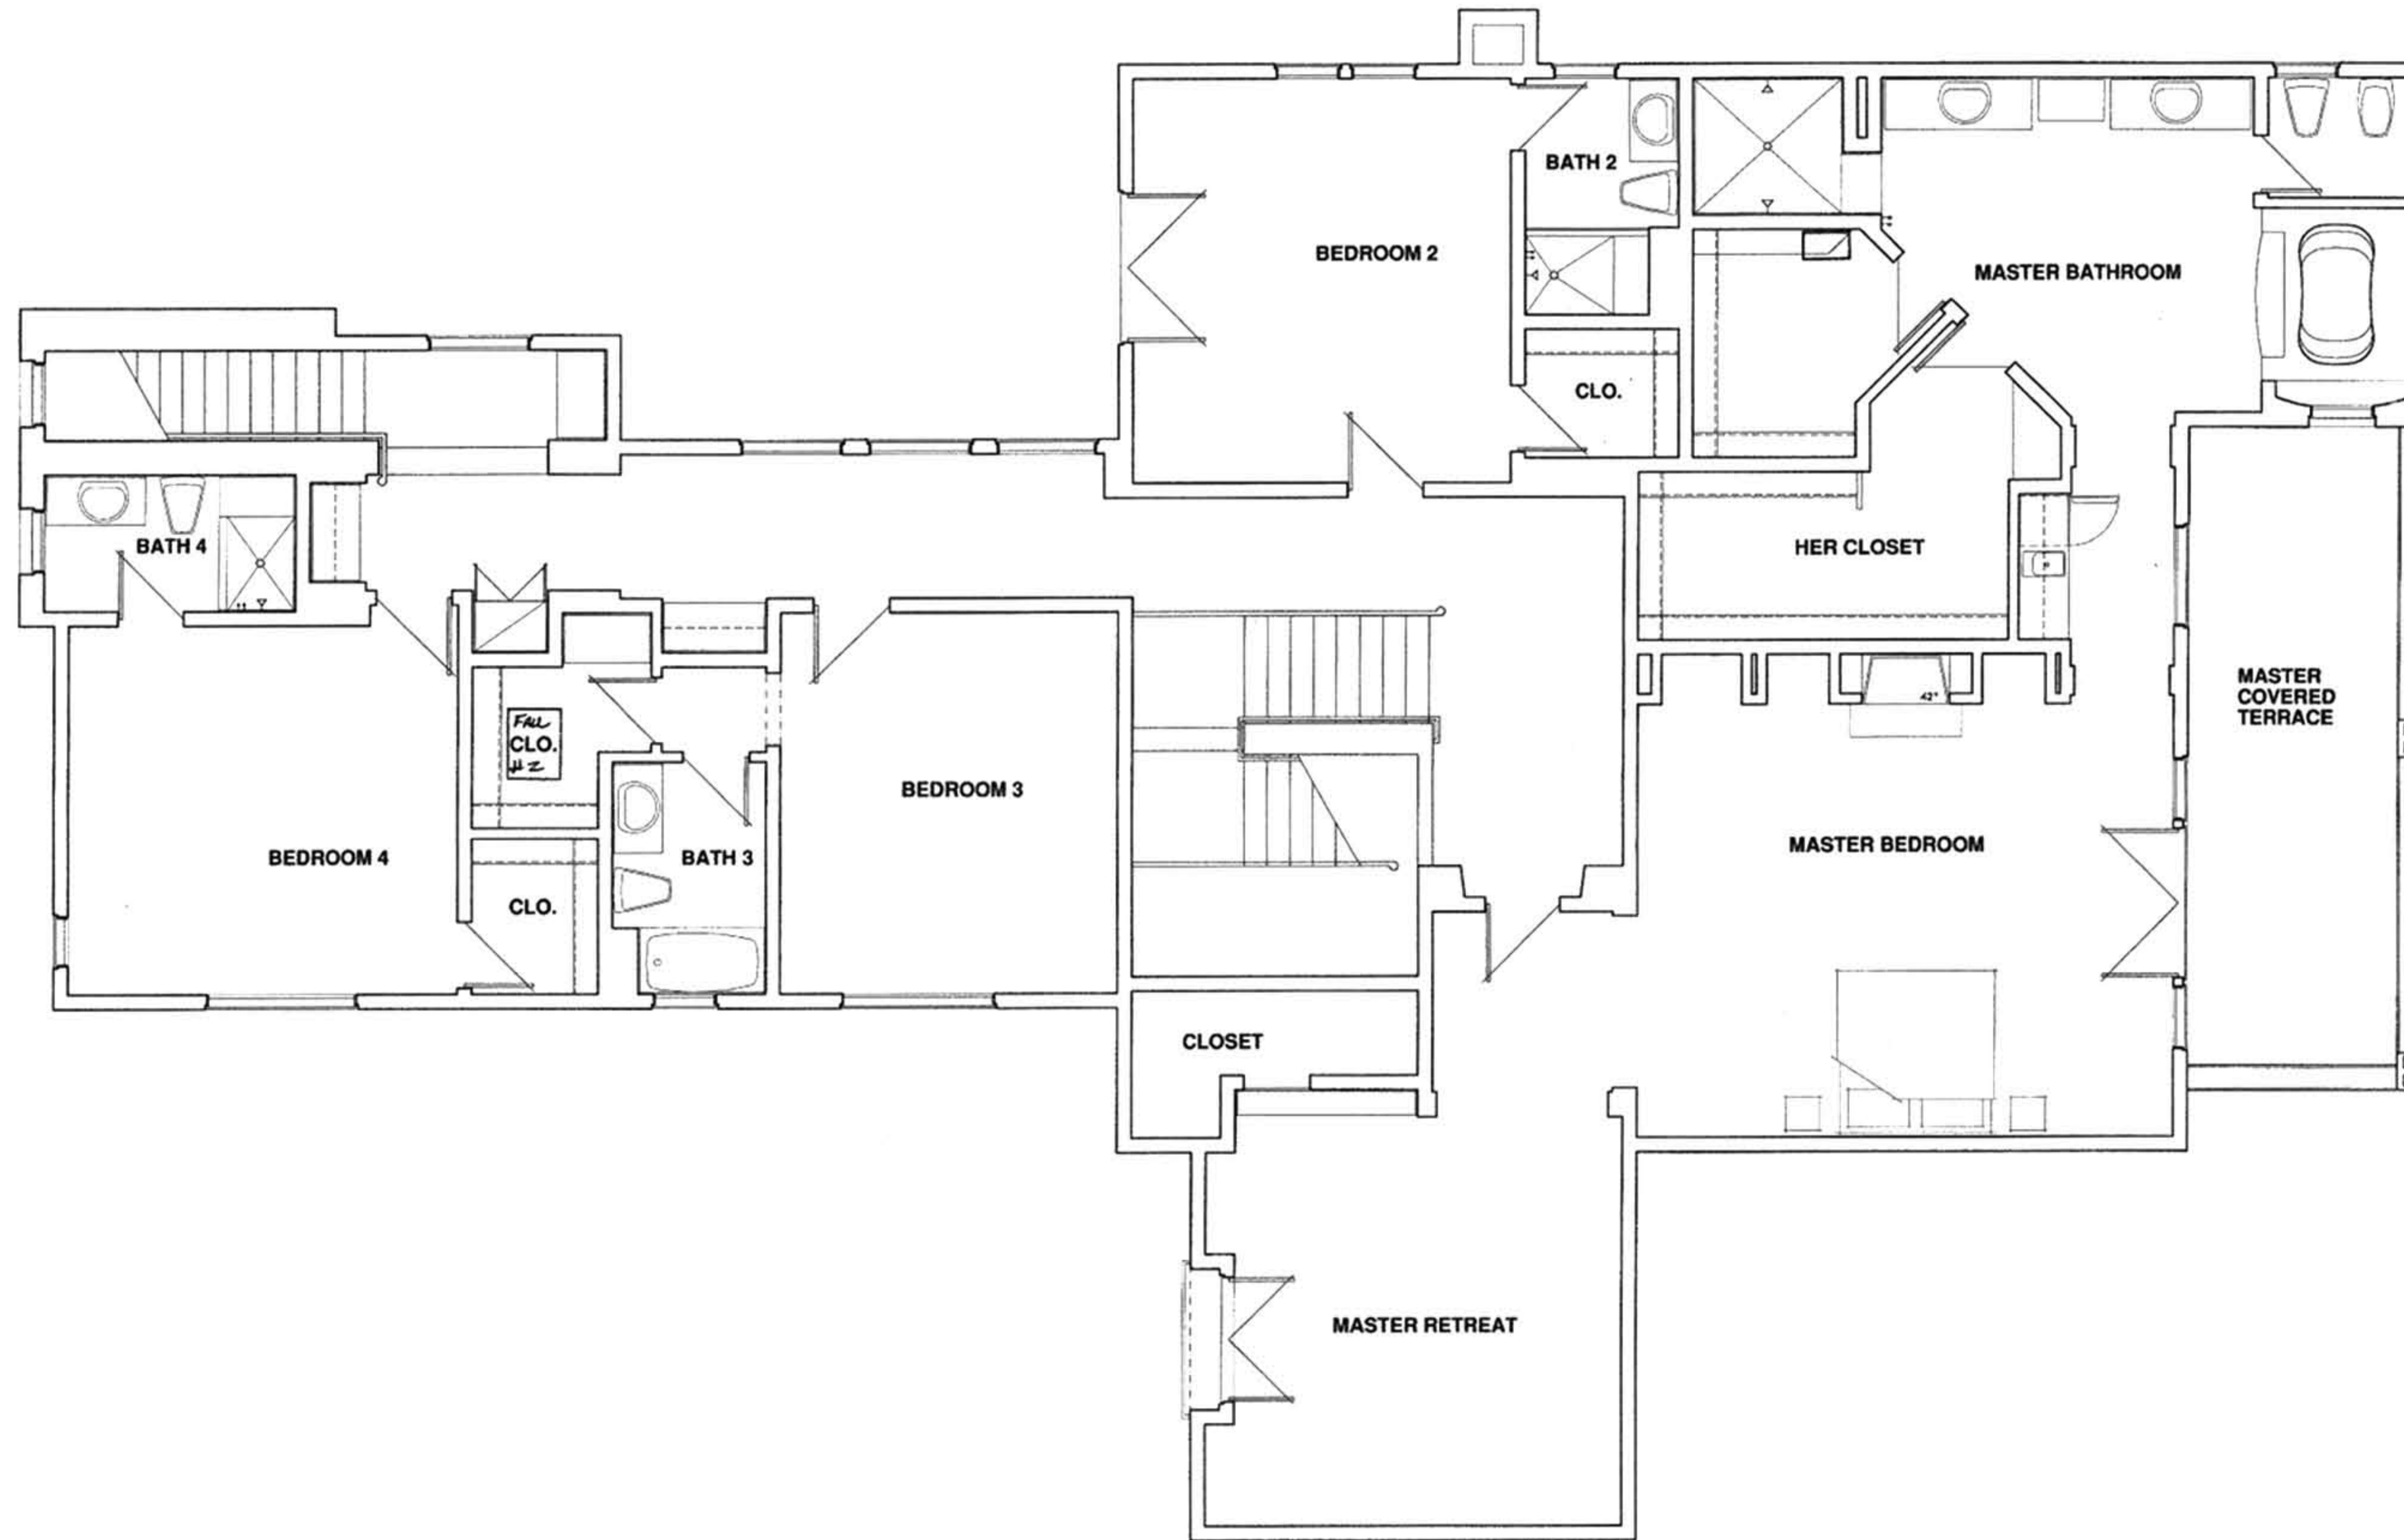

2803 Hemingsford Way  
7450 sq ft Built 2012

*First Story*

*Monica Grisolia or Lorie Alaimo*  
805.573.5992

2803 Hemingsford Way  
7450 sq ft Built 2012

*Second Story*

*Monica Grisolia or Lorie Alaimo*  
805.573.5992